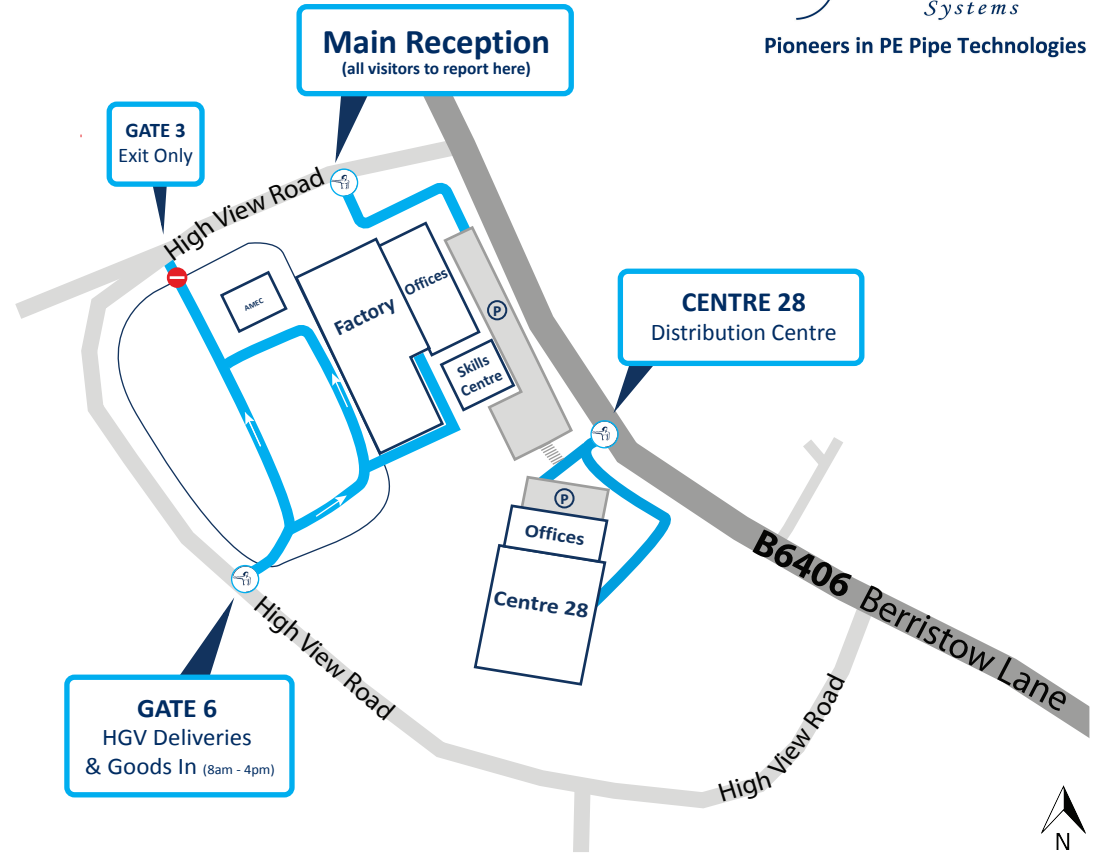

How to find us

From the North and South

- Exit the **M1** at junction **28**
- Follow the **A38** towards Mansfield
- Take the 2nd exit signposted **B6406/Designer Outlet Village**
- At the roundabout take 2nd exit signposted **B6406** (Berristow Lane)
- Take the 2nd left turn and turn immediately left into our car park

Inter-City Stations

- Derby, Nottingham

Local Stations

- Alfreton, Mansfield

Nearest Airports

- East Midlands (25 miles)
- Sheffield/ Doncaster (40 miles)
- Birmingham (61 miles)
- Leeds (72 miles)